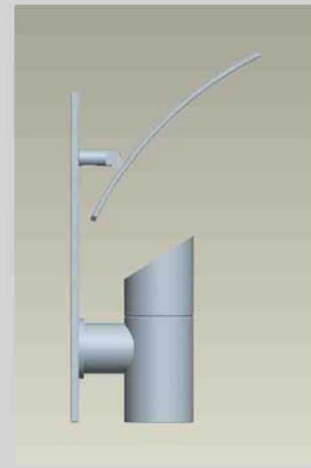

LEON

Outdoor lighting
for extreme weather
conditions

Application in gardens

LEON

Housing:
aluminium either
electrostatically coated
or anodised

Lamps 35 W - 12 V

Embodied adaptor 50 W - 12 V

IP65

Rotation ability of the base,
over 360° horizontally
and 120° vertically
towards the ground

For garden application,
it is available along with
special ground nails,
whereas for wall application,
it is available along with
supporting wall-fitting base