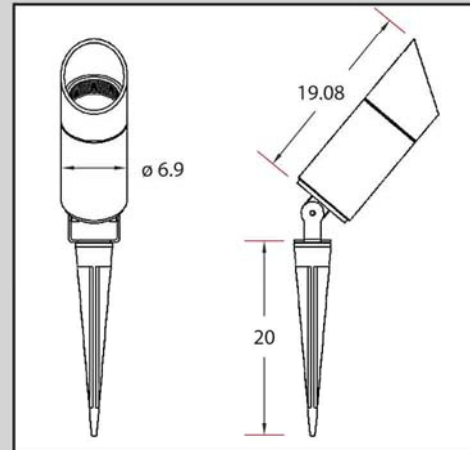

LEON

Outdoor lighting
for extreme weather
conditions

Application in gardens

LEON

Housing:
aluminium either
electrostatically coated
or anodised

Lamps 35 W - 12 V

Embodied adaptor 50 W - 12 V

IP65

Rotation ability of the base,
over 360° horizontally
and 120° vertically
towards the ground

For garden application,
it is available along with
special ground nails,
whereas for wall application,
it is available along with
supporting wall-fitting base